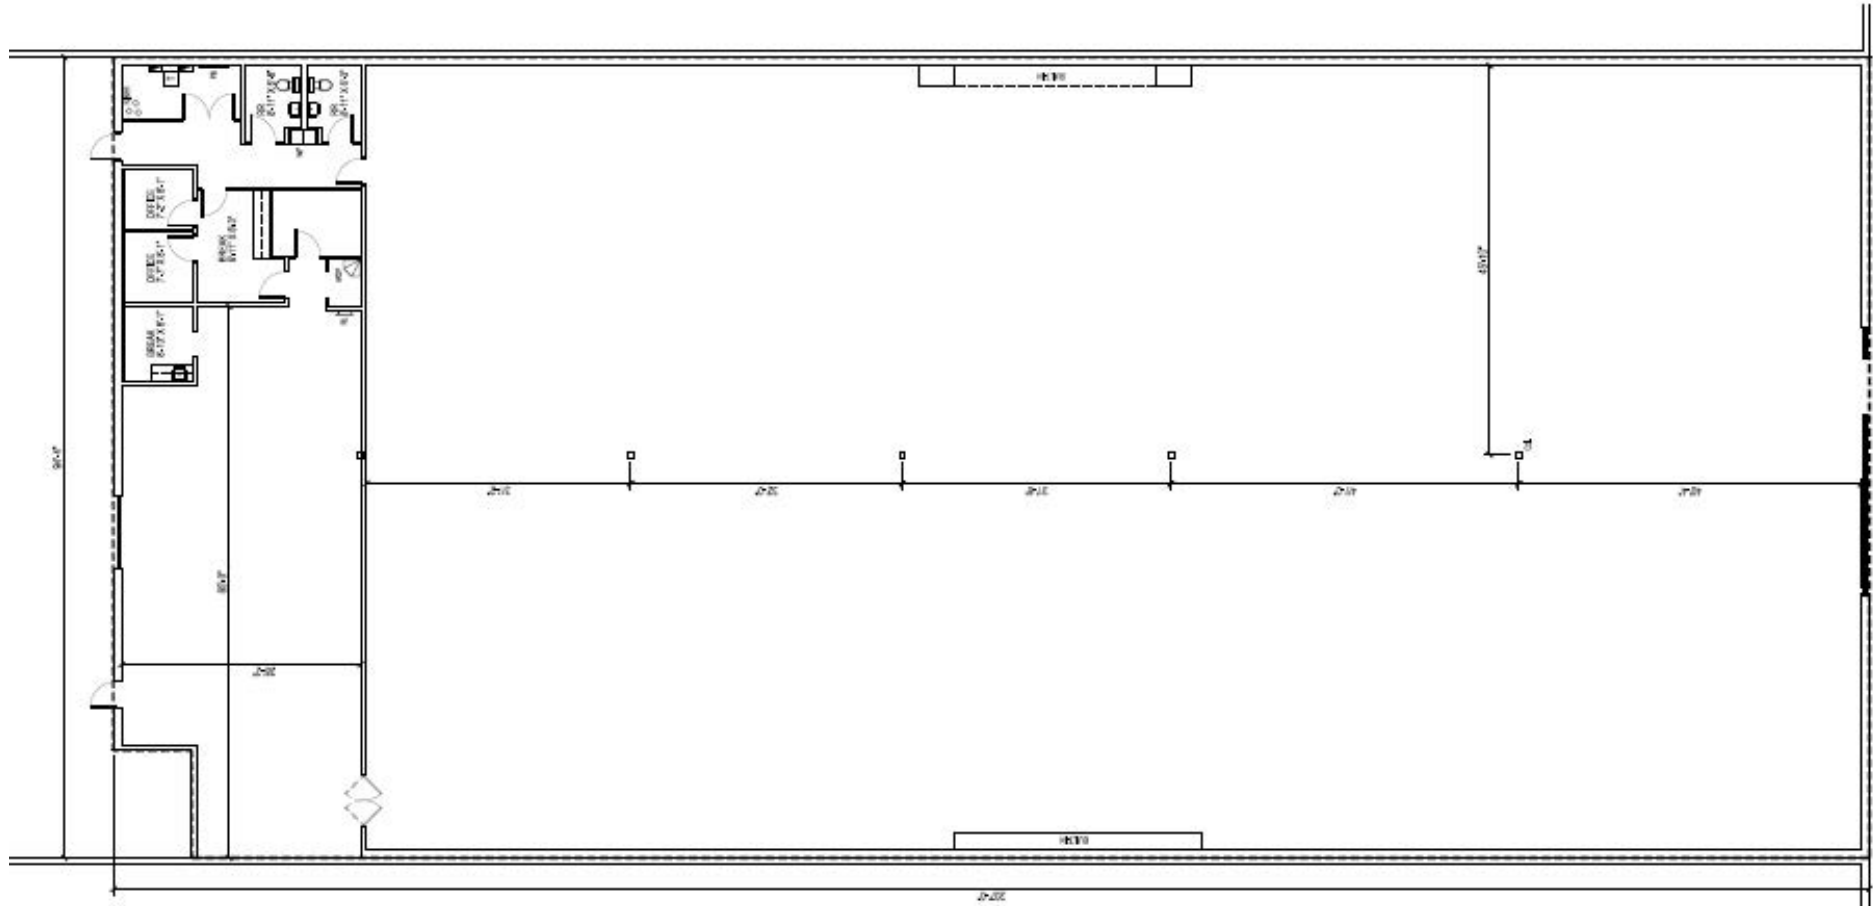

GRAPEVINE TOWNE CENTER - SUITE 100 | 1317 W SH 114, GRAPEVINE, TX 76051

SUITE 100 - 19,410 S.F.
GRAPEVINE TOWN CENTER
1317 W. STATE HWY 114
GRAPEVINE, TEXAS
Revised: 10/15/19